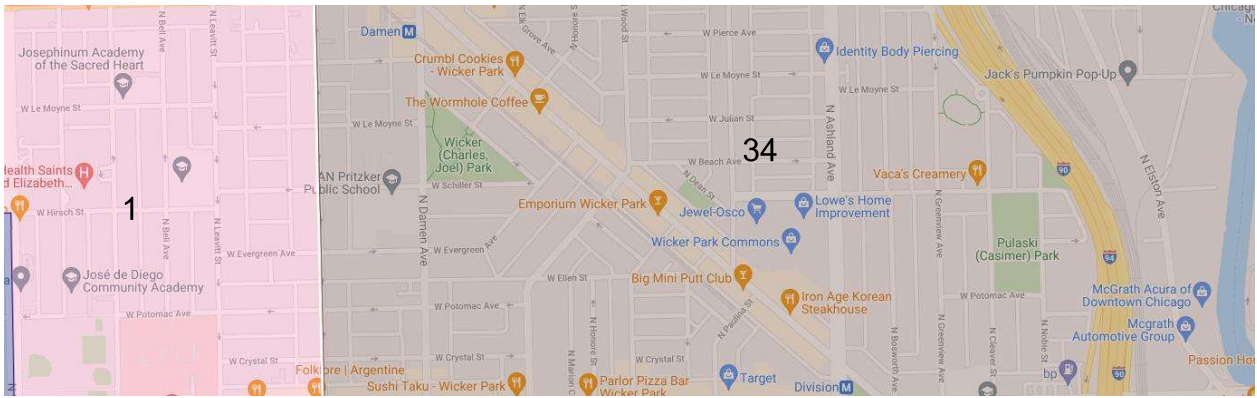

(1) Northwest West Town – Bloomingdale Trail / 606, “East Humboldt Park”

Current: 1, 26

Coalition: 1, 26

Rules: 1, 26, 36

(3) Southwest West Town – “South Humboldt Park” / Smith Park (ignore West of Grand & Rockwell)

Current: 1, 26, 27

Coalition: 1, 26, 37

Rules: 1, 26, 27

(4) Wicker Park / North Branch Corridor (ignore east of the River)

Current: 1, 2, 27

Coalition: 1, 34

Rules: 1, 27

(6) Central West Town 2 / East Village / Kinzie Corridor

Current: 1, 2, 27

(7) Noble Square / "River West" / Kinzie Corridor / North Branch Corridor (ignore east of the river)

Current: 1, 2, 27, 42

Coalition: 27, 34

Rules: 1, 27, 34