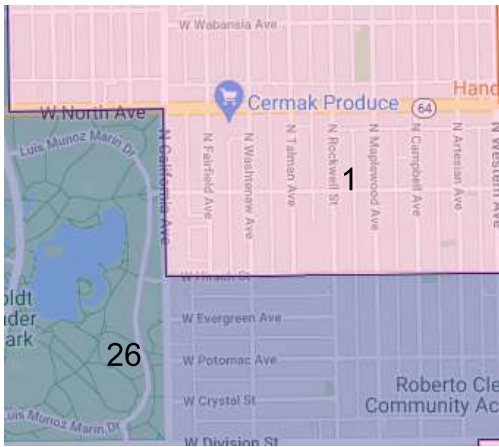

(1) Northwest West Town – Bloomingdale Trail / 606, “East Humboldt Park”

Current: 1, 26

Coalition: 1, 26

Rules: 1, 26, 36

(3) Southwest West Town – “South Humboldt Park” / Smith Park (ignore West of Grand & Rockwell)

Current: 1, 26, 27

Coalition: 1, 26, 37

Rules: 1, 26, 27

(4) Wicker Park / North Branch Corridor (ignore east of the River)

Current: 1, 2, 27

Coalition: 1, 34

Rules: 1, 27

(6) Central West Town 2 / East Village / Kinzie Corridor

Current: 1, 2, 27

(7) Noble Square / "River West" / Kinzie Corridor / North Branch Corridor (ignore east of the river)

Current: 1, 2, 27, 42

Coalition: 27, 34

Rules: 1, 27, 34