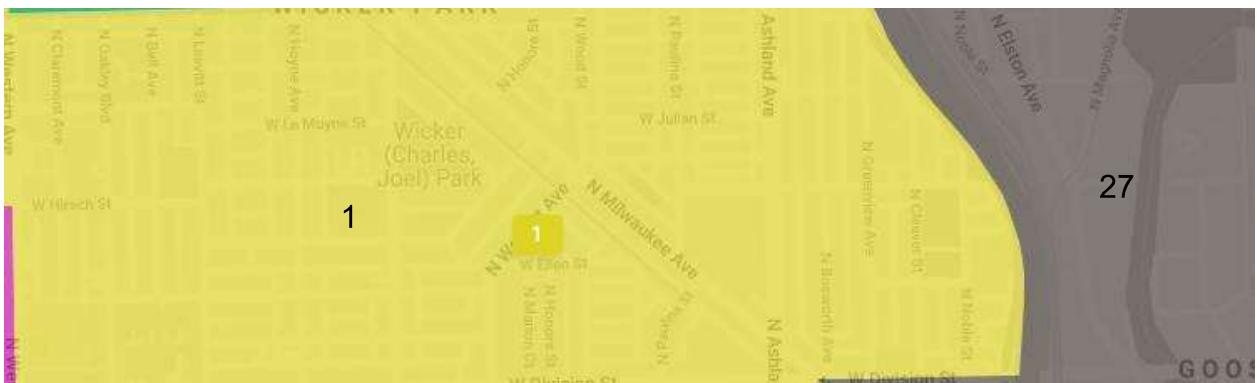

(1) Northwest West Town – Bloomingdale Trail / 606, “East Humboldt Park”

Current: 1, 26

Coalition: 1, 26

Rules: 1, 26, 36

(3) Southwest West Town – “South Humboldt Park” / Smith Park (ignore West of Grand & Rockwell)

Current: 1, 26, 27

Coalition: 1, 26, 37

Rules: 1, 26, 27

(4) Wicker Park / North Branch Corridor (ignore east of the River)

Current: 1, 2, 27

Coalition: 1, 34

Rules: 1, 27

(6) Central West Town 2 / East Village / Kinzie Corridor

Current: 1, 2, 27

(7) Noble Square / "River West" / Kinzie Corridor / North Branch Corridor (ignore east of the river)

Current: 1, 2, 27, 42

Coalition: 27, 34

Rules: 1, 27, 34