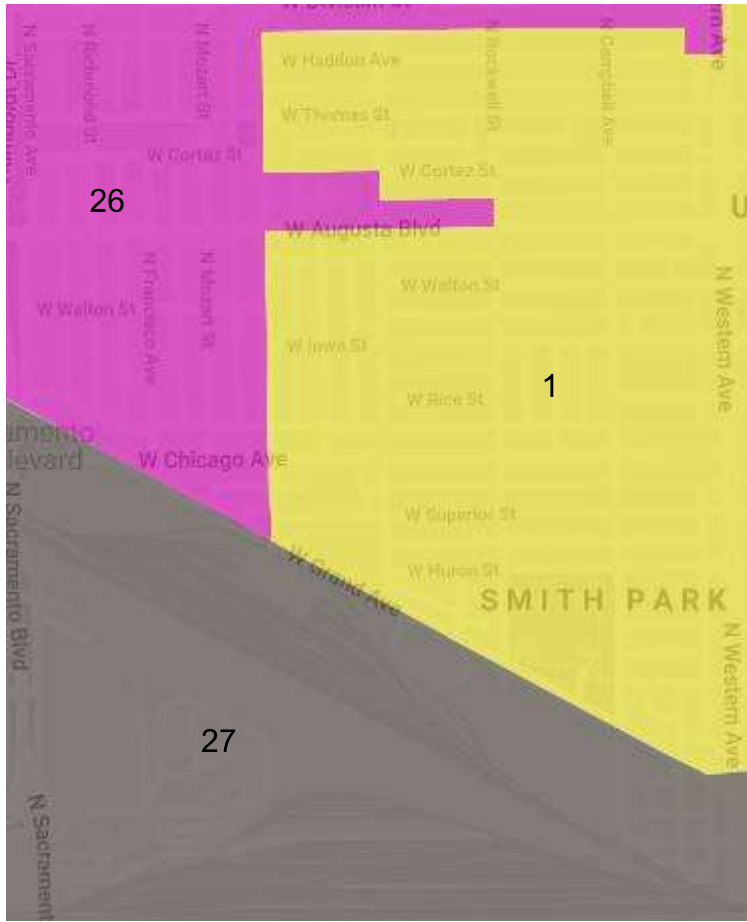

(1) Northwest West Town – Bloomingdale Trail / 606, “East Humboldt Park”

Current: 1, 26

Coalition: 1, 26

Rules: 1, 26, 36

(3) Southwest West Town – “South Humboldt Park” / Smith Park (ignore West of Grand & Rockwell)

Current: 1, 26, 27

Coalition: 1, 26, 37

Rules: 1, 26, 27

(4) Wicker Park / North Branch Corridor (ignore east of the River)

Current: 1, 2, 27

Coalition: 1, 34

Rules: 1, 27

(6) Central West Town 2 / East Village / Kinzie Corridor

Current: 1, 2, 27

(7) Noble Square / "River West" / Kinzie Corridor / North Branch Corridor (ignore east of the river)

Current: 1, 2, 27, 42

Coalition: 27, 34

Rules: 1, 27, 34