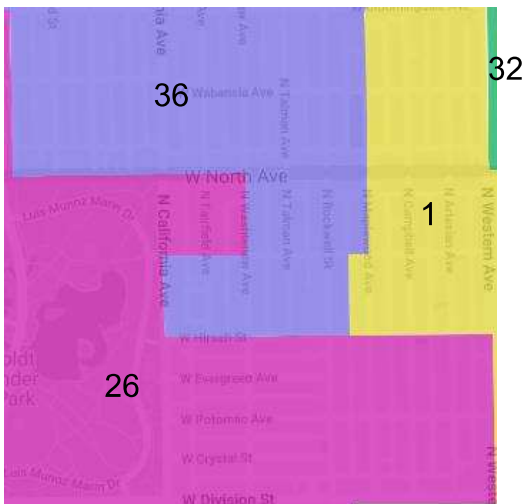

(1) Northwest West Town – Bloomingdale Trail / 606, “East Humboldt Park”

Current: 1, 26

Coalition: 1, 26

Rules: 1, 26, 36

(3) Southwest West Town – “South Humboldt Park” / Smith Park (ignore West of Grand & Rockwell)

Current: 1, 26, 27

Coalition: 1, 26, 37

Rules: 1, 26, 27

(4) Wicker Park / North Branch Corridor (ignore east of the River)

Current: 1, 2, 27

Coalition: 1, 34

Rules: 1, 27

(6) Central West Town 2 / East Village / Kinzie Corridor

Current: 1, 2, 27

(7) Noble Square / "River West" / Kinzie Corridor / North Branch Corridor (ignore east of the river)

Current: 1, 2, 27, 42

Coalition: 27, 34

Rules: 1, 27, 34