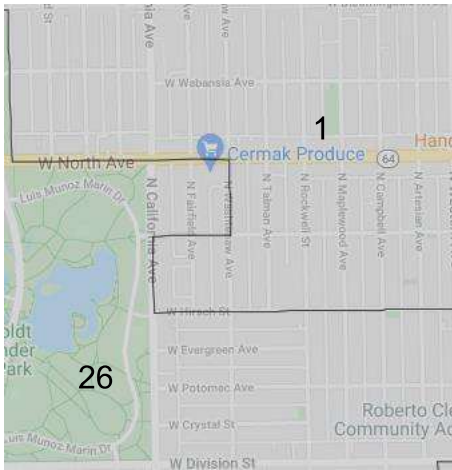

(1) Northwest West Town – Bloomingdale Trail / 606, “East Humboldt Park”

Current: 1, 26

Coalition: 1, 26

Rules: 1, 26, 36

(3) Southwest West Town – “South Humboldt Park” / Smith Park (ignore West of Grand & Rockwell)

Current: 1, 26, 27

Coalition: 1, 26, 37

Rules: 1, 26, 27

(4) Wicker Park / North Branch Corridor (ignore east of the River)

Current: 1, 2, 27

Coalition: 1, 34

Rules: 1, 27

(6) Central West Town 2 / East Village / Kinzie Corridor

Current: 1, 2, 27

(7) Noble Square / "River West" / Kinzie Corridor / North Branch Corridor (ignore east of the river)

Current: 1, 2, 27, 42

Coalition: 27, 34

Rules: 1, 27, 34