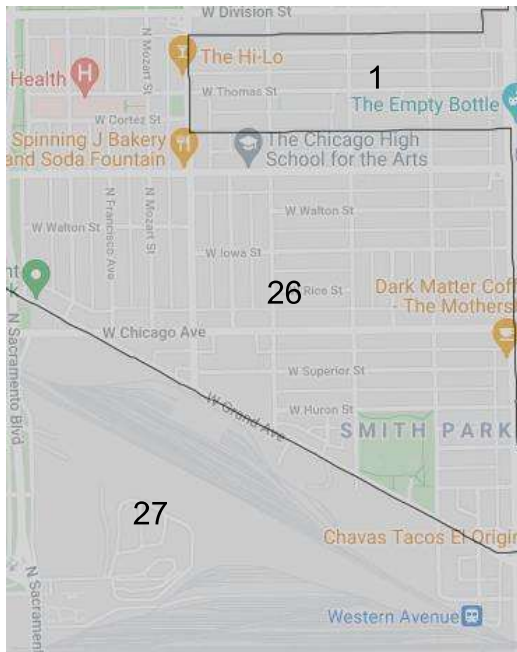

(1) Northwest West Town – Bloomingdale Trail / 606, “East Humboldt Park”

Current: 1, 26

Coalition: 1, 26

Rules: 1, 26, 36

(3) Southwest West Town – “South Humboldt Park” / Smith Park (ignore West of Grand & Rockwell)

Current: 1, 26, 27

Coalition: 1, 26, 37

Rules: 1, 26, 27

(4) Wicker Park / North Branch Corridor (ignore east of the River)

Current: 1, 2, 27

Coalition: 1, 34

Rules: 1, 27

(6) Central West Town 2 / East Village / Kinzie Corridor

Current: 1, 2, 27

(7) Noble Square / "River West" / Kinzie Corridor / North Branch Corridor (ignore east of the river)

Current: 1, 2, 27, 42

Coalition: 27, 34

Rules: 1, 27, 34