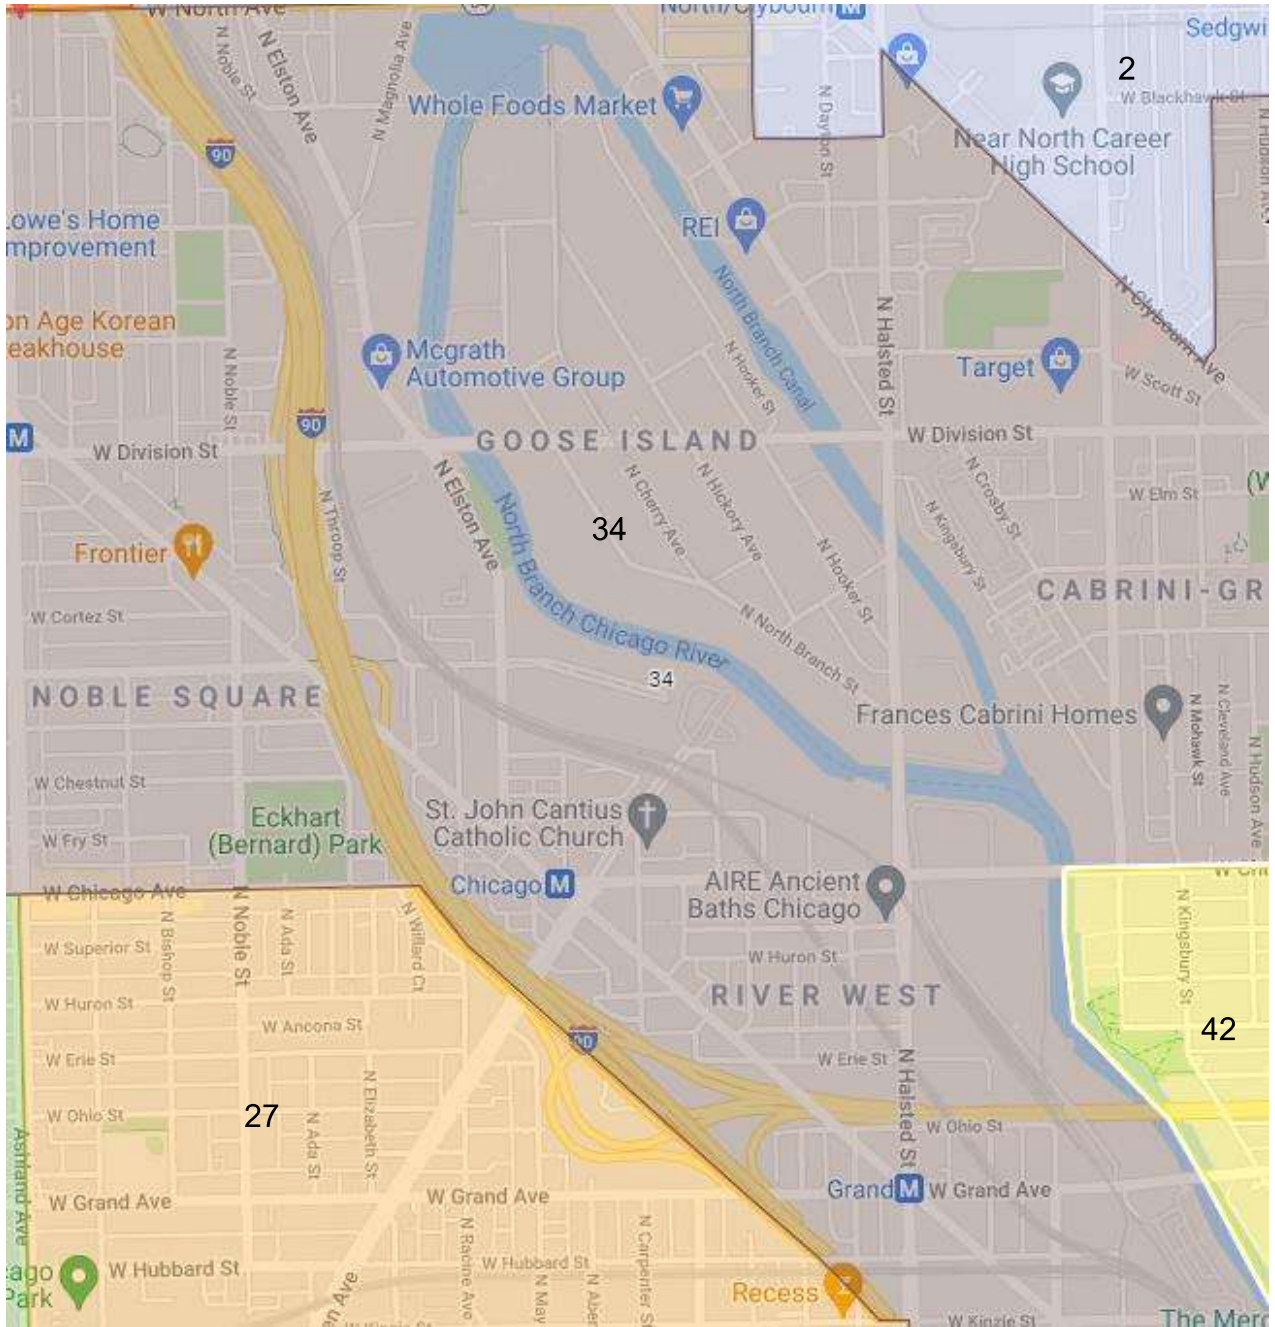

(1) Northwest West Town – Bloomingdale Trail / 606, “East Humboldt Park”

Current: 1, 26

Coalition: 1, 26

Rules: 1, 26, 36

(3) Southwest West Town – “South Humboldt Park” / Smith Park (ignore West of Grand & Rockwell)

Current: 1, 26, 27

Coalition: 1, 26, 37

Rules: 1, 26, 27

(4) Wicker Park / North Branch Corridor (ignore east of the River)

Current: 1, 2, 27

Coalition: 1, 34

Rules: 1, 27

(6) Central West Town 2 / East Village / Kinzie Corridor

Current: 1, 2, 27

(7) Noble Square / "River West" / Kinzie Corridor / North Branch Corridor (ignore east of the river)

Current: 1, 2, 27, 42

Coalition: 27, 34

Rules: 1, 27, 34