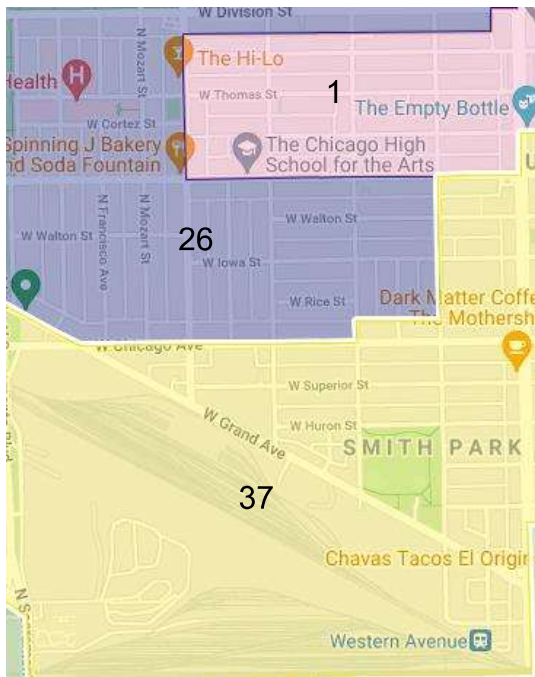

(1) Northwest West Town – Bloomingdale Trail / 606, “East Humboldt Park”

Current: 1, 26

Coalition: 1, 26

Rules: 1, 26, 36

(3) Southwest West Town – “South Humboldt Park” / Smith Park (ignore West of Grand & Rockwell)

Current: 1, 26, 27

Coalition: 1, 26, 37

Rules: 1, 26, 27

(4) Wicker Park / North Branch Corridor (ignore east of the River)

Current: 1, 2, 27

Coalition: 1, 34

Rules: 1, 27

(6) Central West Town 2 / East Village / Kinzie Corridor

Current: 1, 2, 27

(7) Noble Square / "River West" / Kinzie Corridor / North Branch Corridor (ignore east of the river)

Current: 1, 2, 27, 42

Coalition: 27, 34

Rules: 1, 27, 34