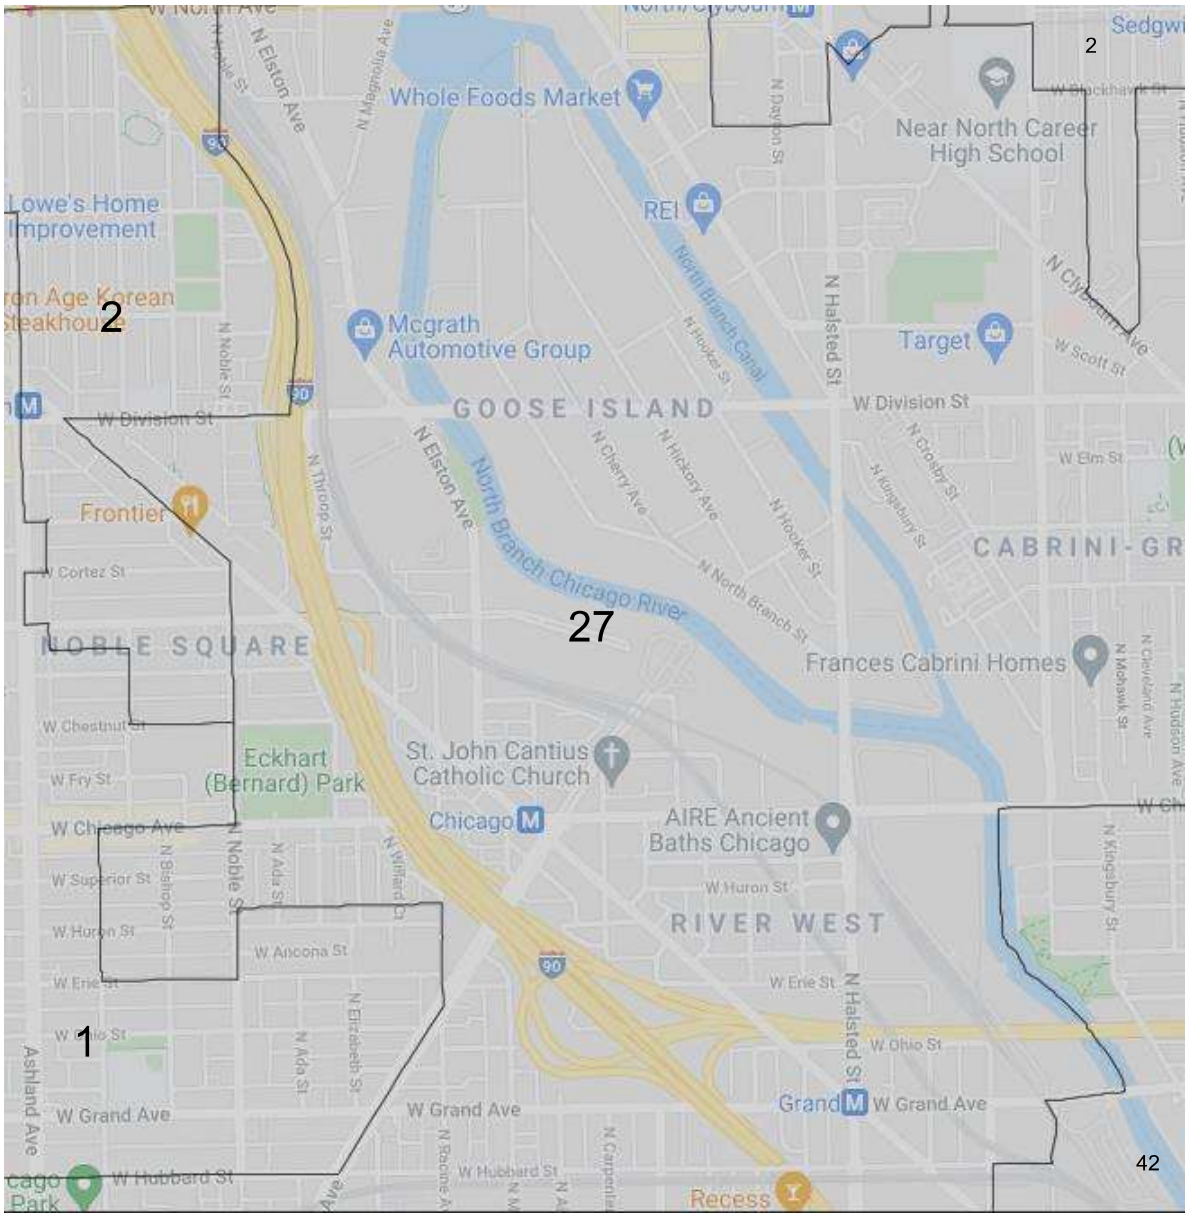

(1) Northwest West Town – Bloomingdale Trail / 606, “East Humboldt Park”

Current: 1, 26

Coalition: 1, 26

Rules: 1, 26, 36

(3) Southwest West Town – “South Humboldt Park” / Smith Park (ignore West of Grand & Rockwell)

Current: 1, 26, 27

Coalition: 1, 26, 37

Rules: 1, 26, 27

(4) Wicker Park / North Branch Corridor (ignore east of the River)

Current: 1, 2, 27

Coalition: 1, 34

Rules: 1, 27

(6) Central West Town 2 / East Village / Kinzie Corridor

Current: 1, 2, 27

(7) Noble Square / "River West" / Kinzie Corridor / North Branch Corridor (ignore east of the river)

Current: 1, 2, 27, 42

Coalition: 27, 34

Rules: 1, 27, 34