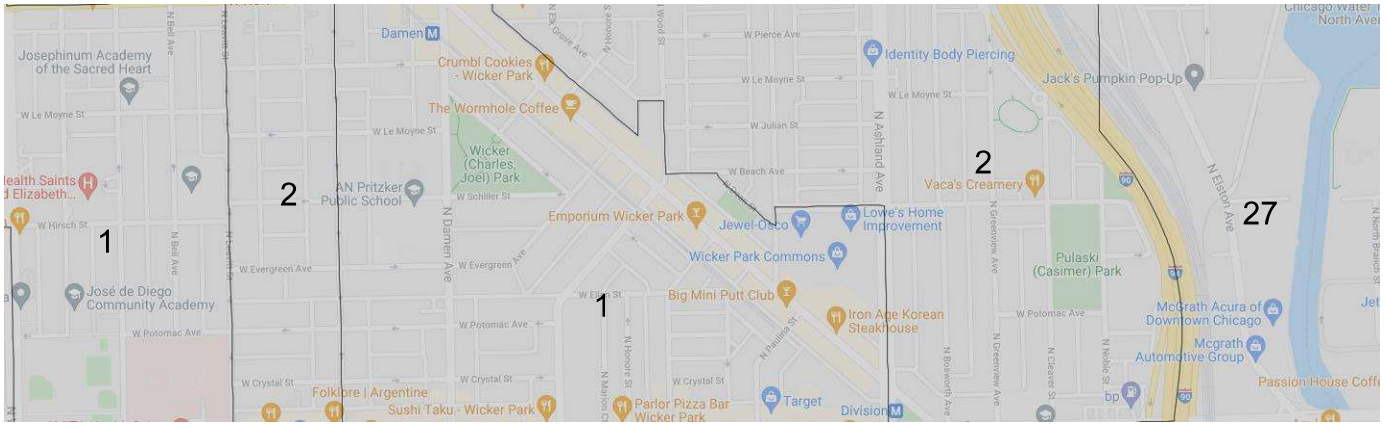

(1) Northwest West Town – Bloomingdale Trail / 606, “East Humboldt Park”

Current: 1, 26

Coalition: 1, 26

Rules: 1, 26, 36

(3) Southwest West Town – “South Humboldt Park” / Smith Park (ignore West of Grand & Rockwell)

Current: 1, 26, 27

Coalition: 1, 26, 37

Rules: 1, 26, 27

(4) Wicker Park / North Branch Corridor (ignore east of the River)

Current: 1, 2, 27

Coalition: 1, 34

Rules: 1, 27

(6) Central West Town 2 / East Village / Kinzie Corridor

Current: 1, 2, 27

(7) Noble Square / "River West" / Kinzie Corridor / North Branch Corridor (ignore east of the river)

Current: 1, 2, 27, 42

Coalition: 27, 34

Rules: 1, 27, 34